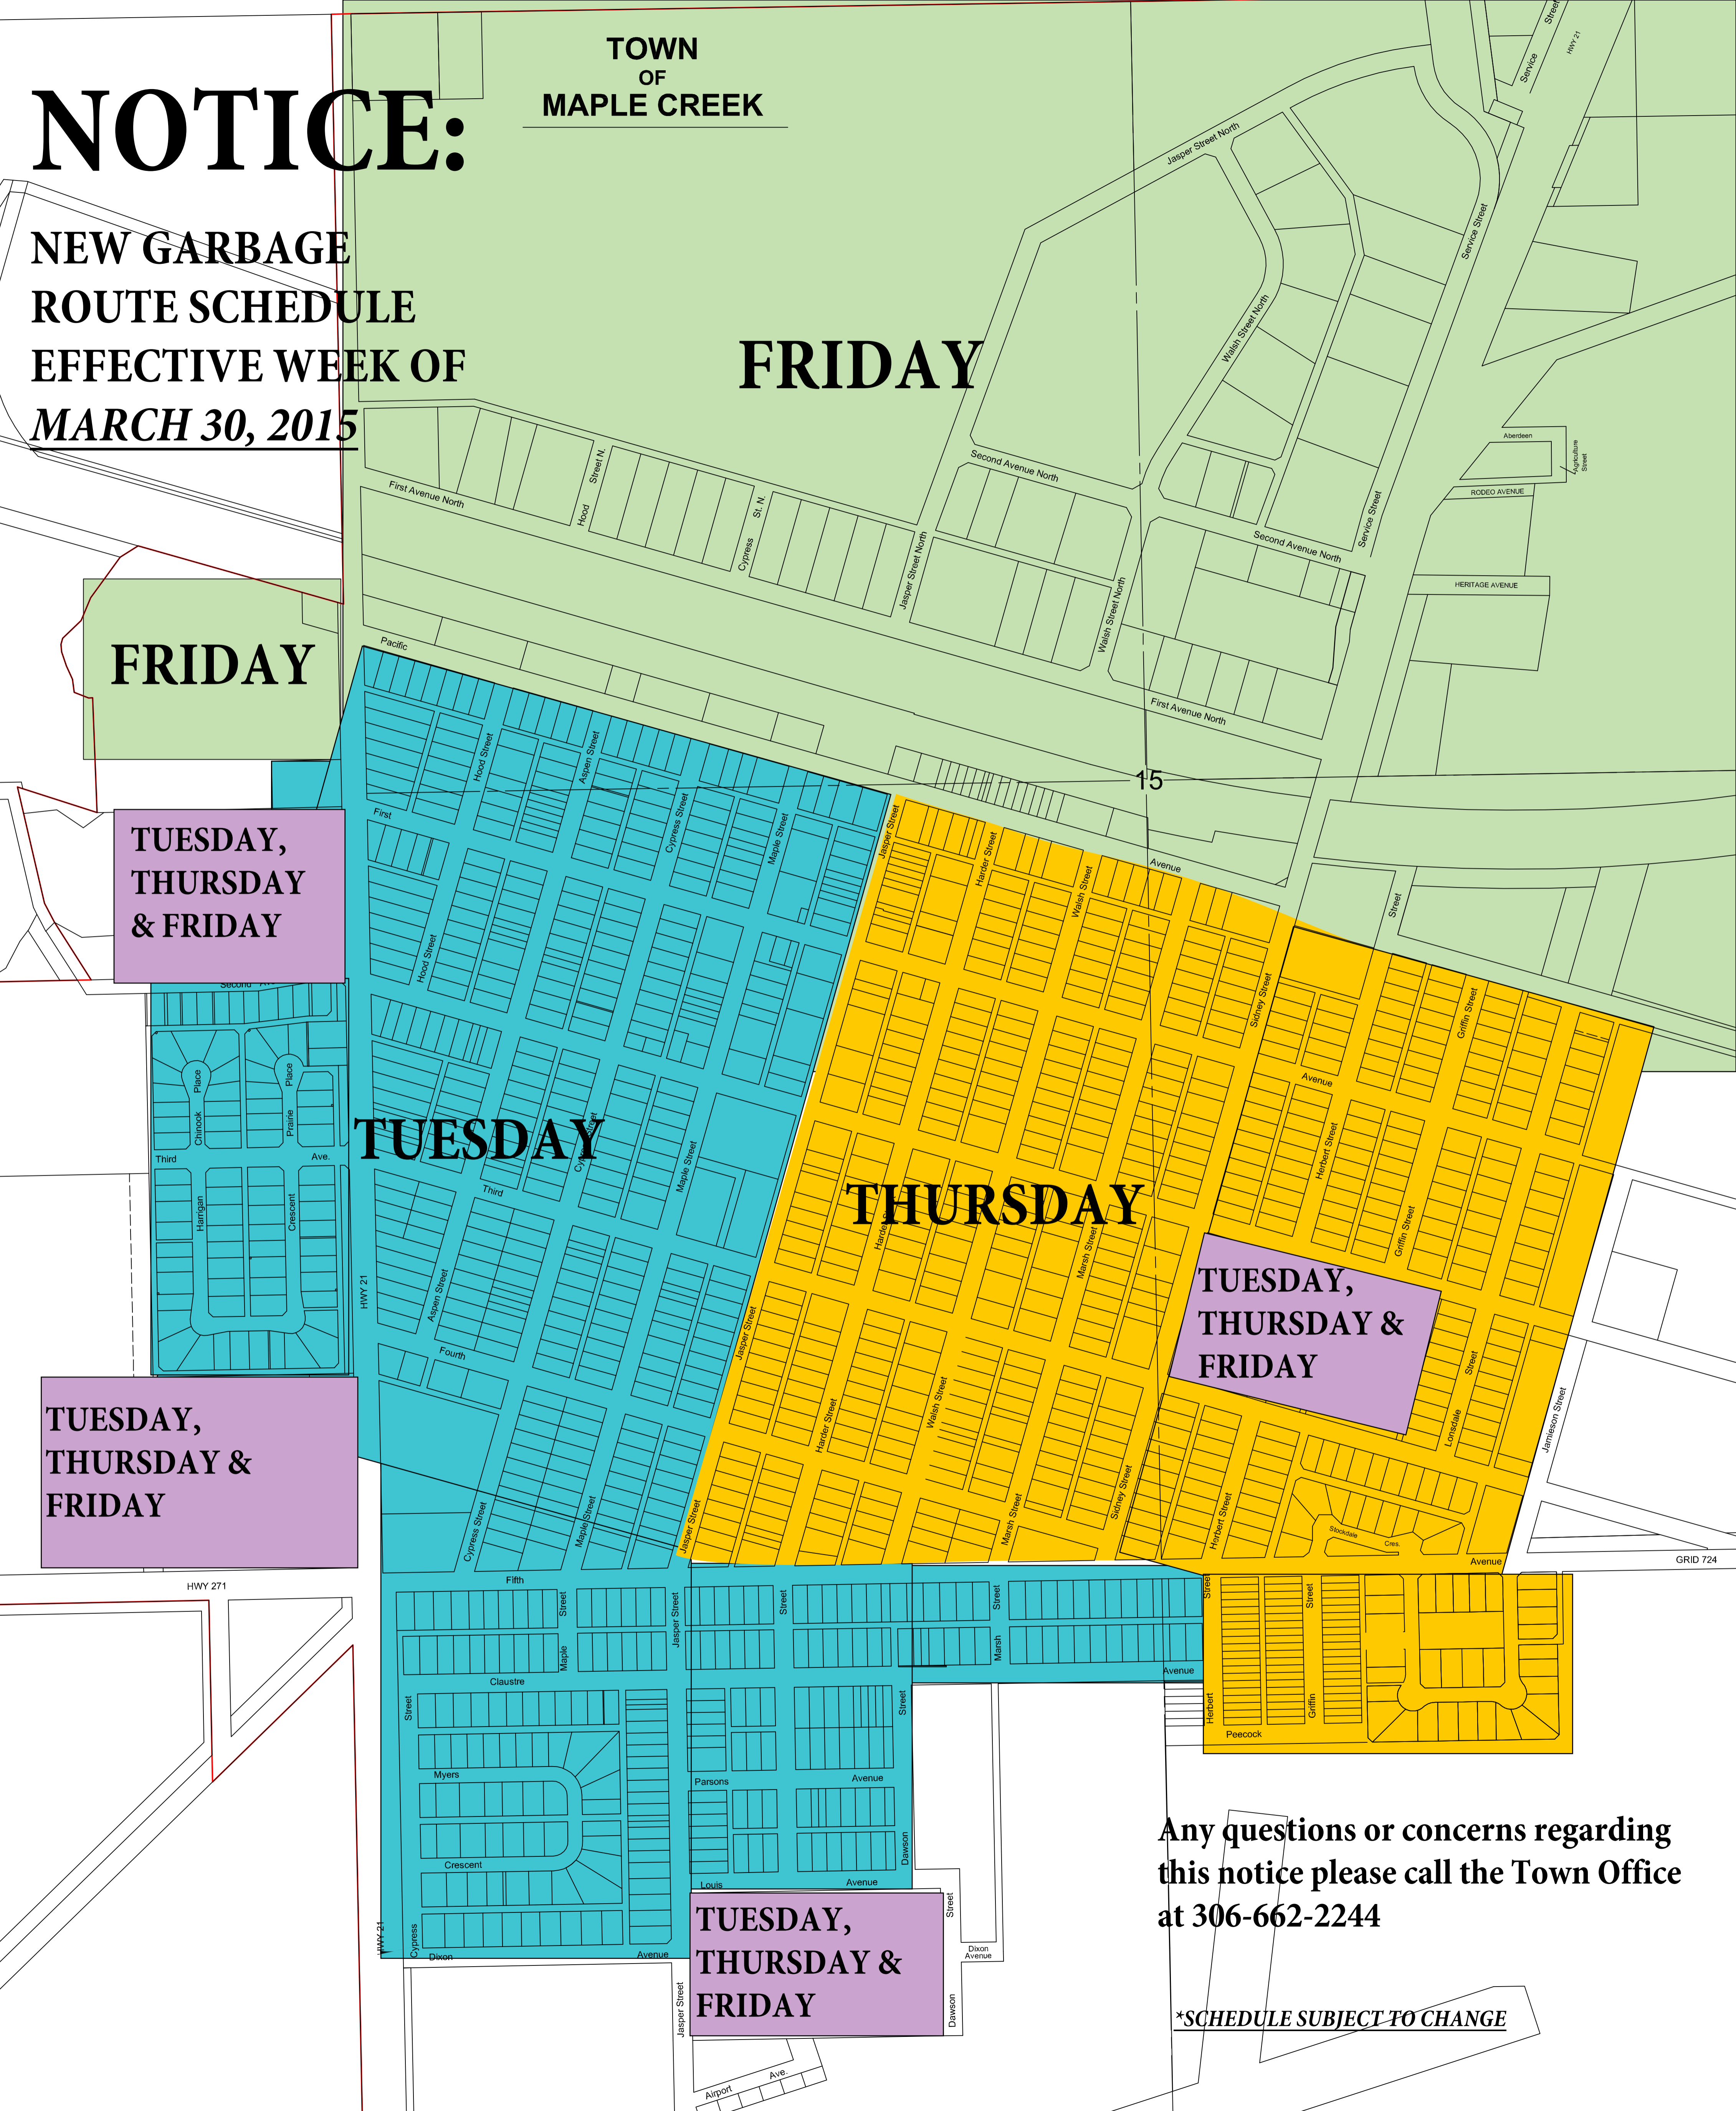

NOTICE:

**NEW GARBAGE
ROUTE SCHEDULE
EFFECTIVE WEEK OF
MARCH 30, 2015**

**TOWN
OF
MAPLE CREEK**

FRIDAY

FRIDAY

**TUESDAY,
THURSDAY
& FRIDAY**

TUESDAY

THURSDAY

NOTICE

EFFECTIVE THE WEEK OF MARCH 30, 2015

Garbage pick-up will be changing as indicated on the map.*

Residential pick-ups will be either Tuesdays or Thursdays, please refer to the map to see when your garbage day will be.

Industrial park pick up will be on Fridays, unless there is a stat holiday; pick up will be the following Monday.

Downtown commercial property will have pick up on Tuesdays/Thursdays unless other arrangements are made.

Hospital, schools, grocery stores & restaurants will have pick up Tuesdays, Thursdays and Fridays.